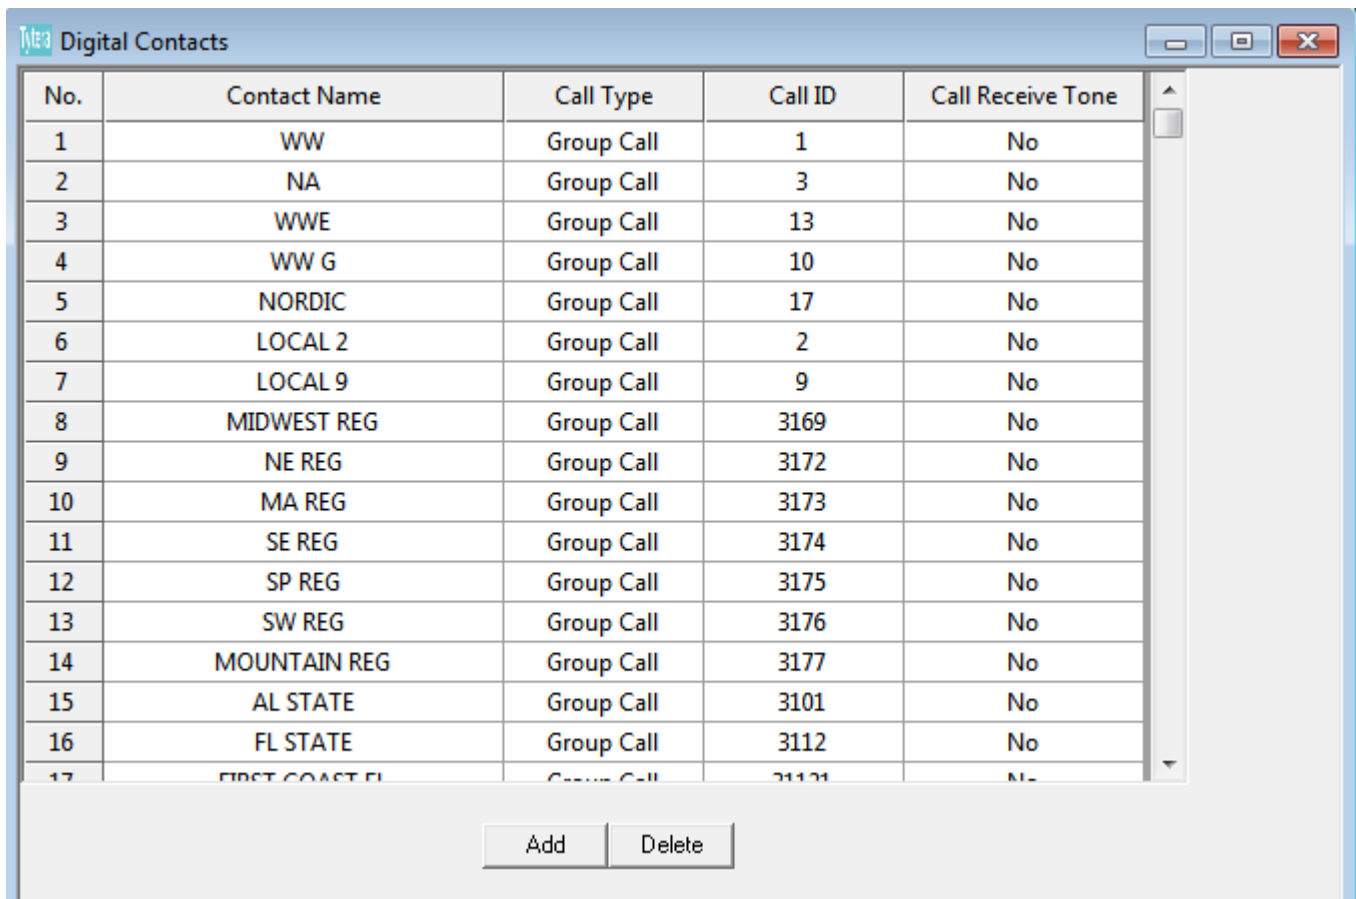

Talkgroups (and User ID's) are configured in the Digital Contacts section. The example above is from the TYT MD-380 software. The Contact Name can be anything that you want. Typically, you would want to keep this short since it will be displayed on your radio.

The Call ID is the talkgroup number. I'm going to use LOCAL 2 as an example in the next graphic below.